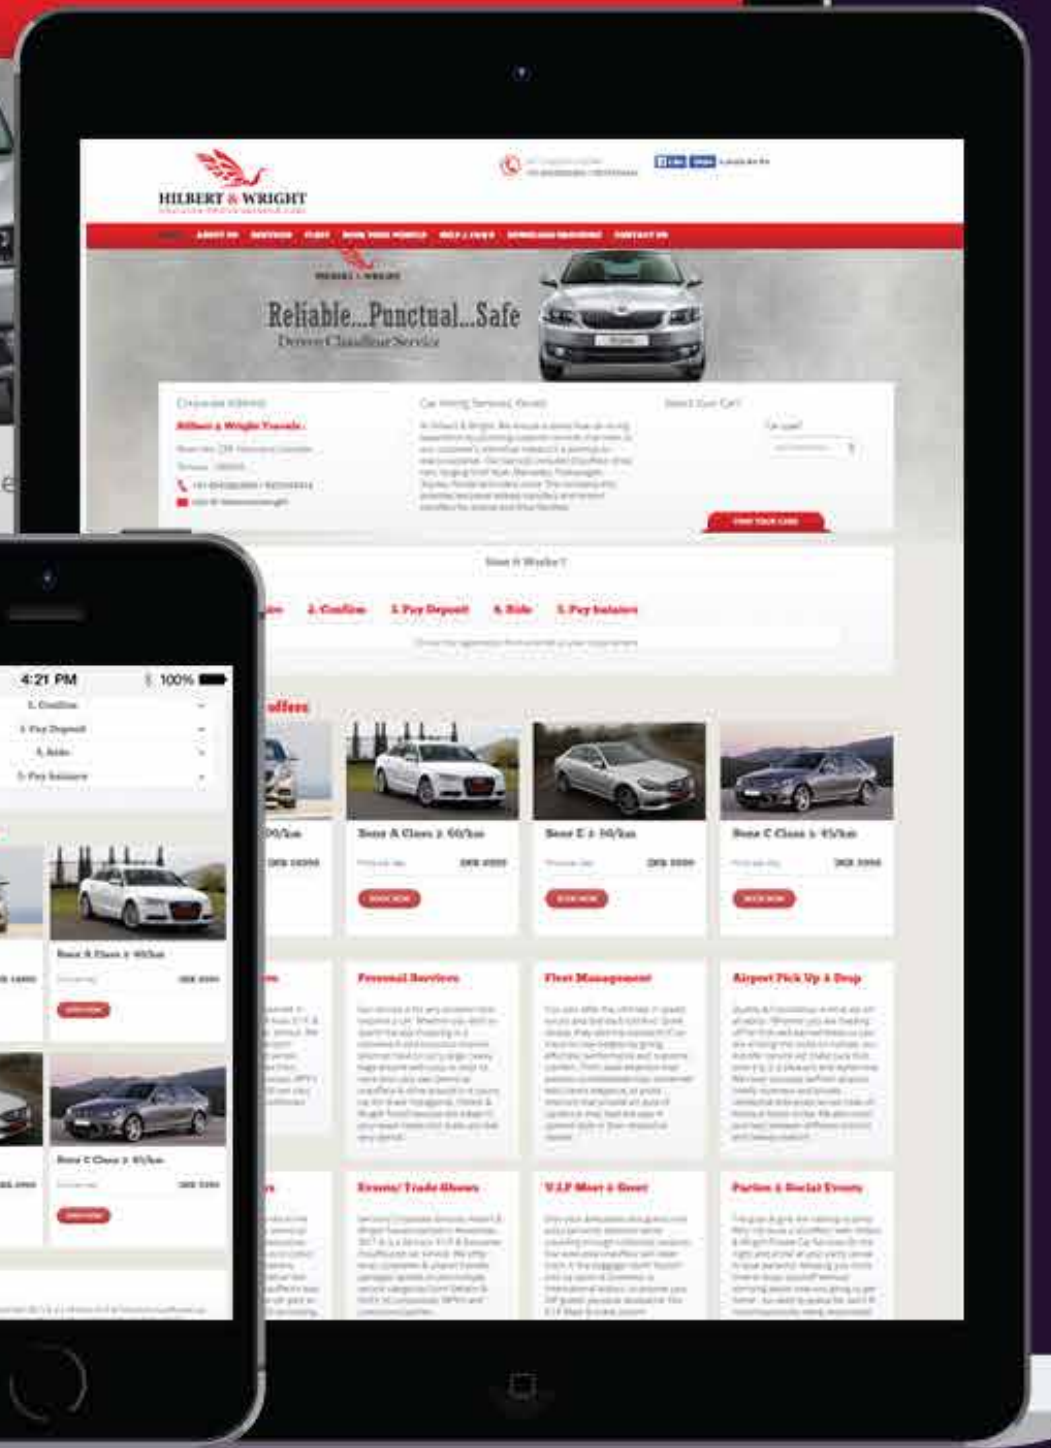

CLIENT: HILBERT & WRIGHT TRAVEL
INDUSTRY: TRAVEL & HOSPITALITY
LOCATION: COCHIN, INDIA